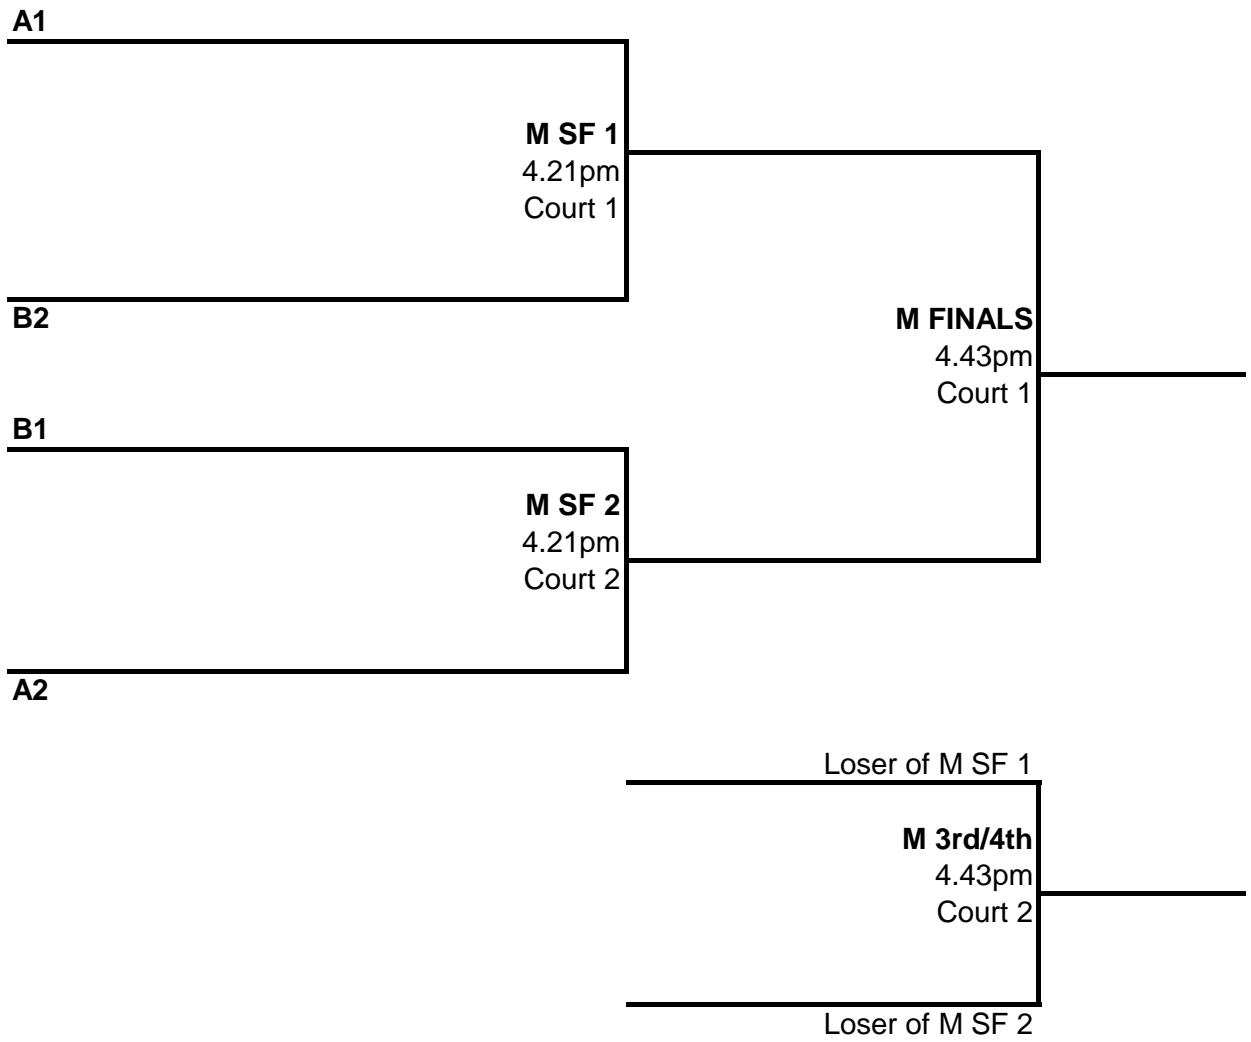

14&U - 2nd Round

17&U - 2nd Round

Mixed Open - 2nd Round

17&U Score Matrix

BA

	MSS Eagle	LVNB 1	Crescent Girls' Sch	Compassvale B	North Vista Sec	Yuan Ching Sec	Points	Position
MSS Eagle								
LVNB 1								
Crescent Girls' Sch								
Compassvale B								
North Vista Sec								
Yuan Ching Sec								