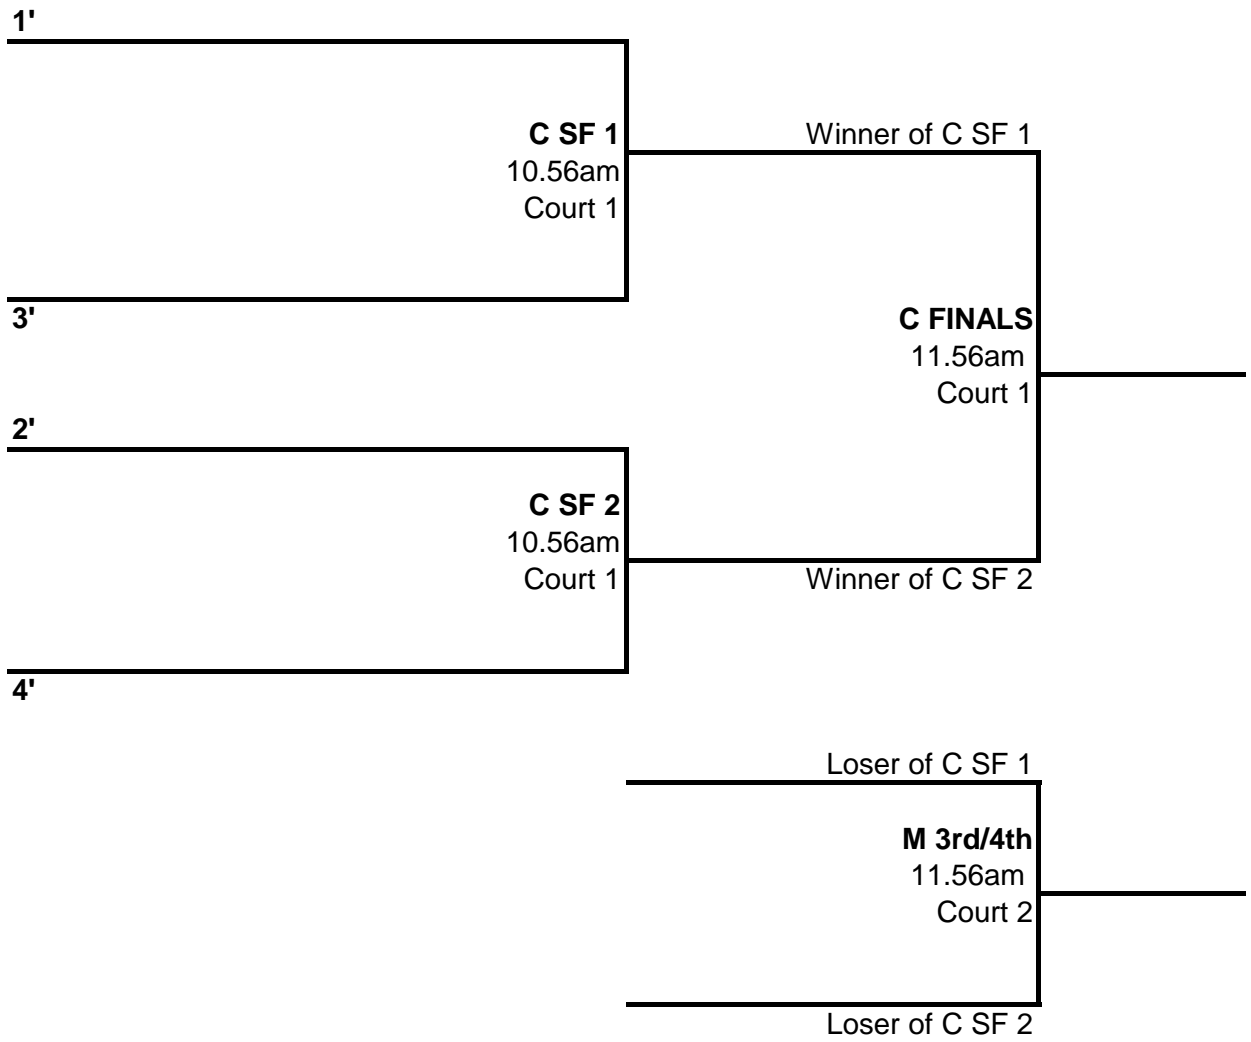

3.37 PM	1	BD	Bowen Sec	TKGS Team 2
	2	BB	SCGS	Sneakers
	3	BC	River Valley High	LVNB 2
	4	BC	RGS B1	Yishun Innova JC
	5	BC	MSS Hawk	Hillgrove Sec
3.48 PM	1	BE	Punggol Sec	St Margaret's School
	2	BE	NJC Butterflies	Serangoon Sec
	3	BE	Nan Hua High	Temasek Sec
	4	BD	Juying Sec	CHIJ St Theresa's Convent
	5	BD	Fairfield Methodist	NJC Beasts
3.59 PM	1	MB	Frenemies	Sailor Sam
	2	MB	Philippines	Dynamix Sapphire
	4	MB	Habis	Khaos
4.10 PM	1	B SF 1	3'	5'
4.21 PM	1	M SF 1	A1	B2
	2	M SF 2	B1	A2
4.32 PM	1	B SF 2	1'	Winner of B SF 1
	2	B SF 3	2'	4'
4.43 PM	1	M Final	Winner of M SF 1	Winner of M SF 2
	2	M 3rd/4th	Loser of M SF 1	Loser of M SF 2
4.54 PM	1	B Final	Winner of B SF 2	Winner of B SF 3
	2	B 3rd/4th	Loser of B SF 2	Loser of B SF 3
5.05pm - 17&U, Mixed Open Prize Presentation				

14&U - 2nd Round