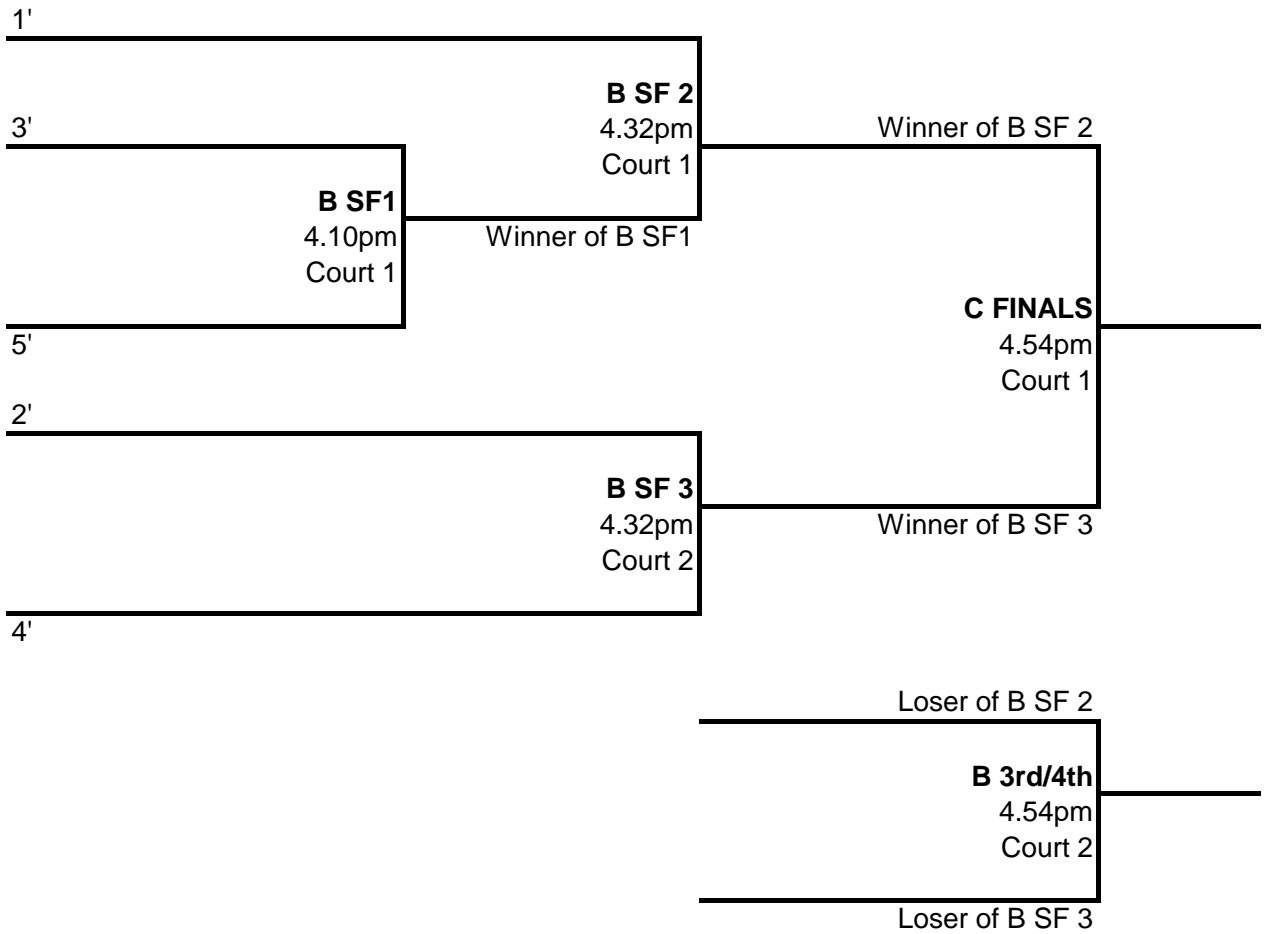

17&U - 2nd Round